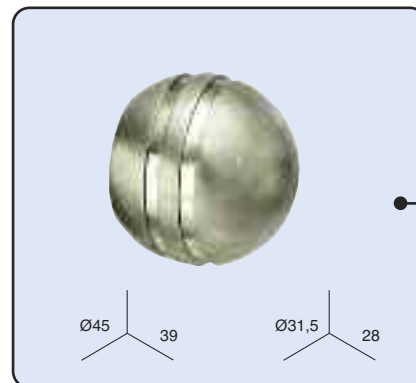

Embout "Genova"

1 un./ gaine

Ref. Ø28: 47674**
Ref. Ø20: 47894**

Embout "Milan"

1 un./ gaine

Ref. Ø28: 47654**
Ref. Ø20: 47874**

****COULEURS:** 47. Bronze vieilli et 49. Inox.

CODE D'EMBALLAGE: 0. Vrac 4. Gaine

Accessoires

Embout "Turin"

1 un./ gaine
Ref. Ø28: 47664**
Ref. Ø20: 47884**

Embout "Bari"

1 un./ gaine
Ref. Ø28: 47644**
Ref. Ø20: 47864**

Embout "Roma"

1 un./ gaine
Ref. Ø28: 47604**
Ref. Ø20: 47824**

Embout "Livorno"

1 un./ gaine
Ref. Ø28: 47614**
Ref. Ø20: 47834**

Embout "Pisa"

1 un./ gaine
Ref. Ø28: 47624**
Ref. Ø20: 47844**

Embout "Napoles"

1 un./ gaine
Ref. Ø28: 47634**
Ref. Ø20: 47854**

Embout bouchon

1 un./ gaine
Ref. Ø28: 47924**
Ref. Ø20: 47934**

Embout plat

1 un./ gaine
Ref. Ø28: 47984**
Ref. Ø20: 47994**

****COULEURS:** 47. Bronze vieilli et 49. Inox.

CODE D'EMBALLAGE: 0. Vrac 4. Gaine

Suggestions de montage (avec support ouvert)

Modèle « Genova »