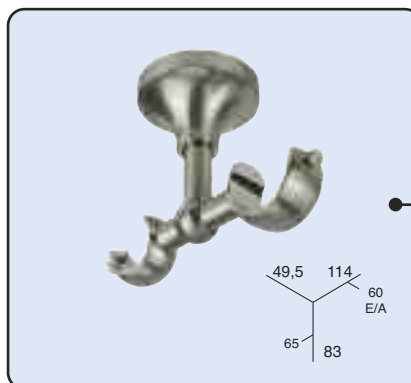

Ref. Ø28: 47684**
Ref. Ø20: 47904**

Support ouvert long

1 un./ gaine

Ref. Ø28: 47694**
Ref. Ø20: 47914**

Accessoire support double pour support ouvert long

1 un./ gaine

Ref. Ø28: 47554**
Ref. Ø20: 47774**

Support plafond

1 un./ gaine

Ref. Ø28: 47524**
Ref. Ø20: 47754**

Support plafond double

1 un./ gaine

Ref. Ø28: 47534**
Ref. Ø20: 47764**

Support plafond double 28-20 mm.

1 un./ gaine

Ref.: 47544**

Embout "Genova"

1 un./ gaine

Ref. Ø28: 47674**
Ref. Ø20: 47894**

Embout "Milan"

1 un./ gaine

Ref. Ø28: 47654**
Ref. Ø20: 47874**

****COULEURS:** 47. Bronze vieilli et 49. Inox.

CODE D'EMBALLAGE: 0. Vrac 4. Gaine

Accessoires

Embout "Turin"

1 un./ gaine
Ref. Ø28: 47664**
Ref. Ø20: 47884**

Embout "Bari"

1 un./ gaine
Ref. Ø28: 47644**
Ref. Ø20: 47864**

Embout "Roma"

1 un./ gaine
Ref. Ø28: 47604**
Ref. Ø20: 47824**

Embout "Livorno"