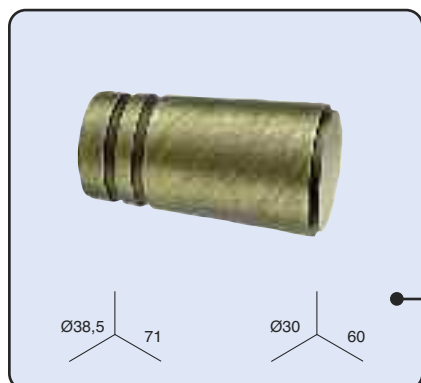

Ref. Ø28: 47684**
Ref. Ø20: 47904**

Support ouvert long

1 un./ gaine

Ref. Ø28: 47694**
Ref. Ø20: 47914**

Accessoire support double pour support ouvert long

1 un./ gaine

Ref. Ø28: 47554**
Ref. Ø20: 47774**

Support plafond

1 un./ gaine

Ref. Ø28: 47524**
Ref. Ø20: 47754**

Support plafond double

1 un./ gaine

Ref. Ø28: 47534**
Ref. Ø20: 47764**

Support plafond double 28-20 mm.

1 un./ gaine

Ref.: 47544**

Embout "Genova"

1 un./ gaine

Ref. Ø28: 47674**
Ref. Ø20: 47894**

Embout "Milan"

1 un./ gaine

Ref. Ø28: 47654**
Ref. Ø20: 47874**

****COULEURS:** 47. Bronze vieilli et 49. Inox.

CODE D'EMBALLAGE: 0. Vrac 4. Gaine

Accessoires

Embout "Turin"

1 un./ gaine
Ref. Ø28: 47664**
Ref. Ø20: 47884**

Embout "Bari"

1 un./ gaine
Ref. Ø28: 47644**
Ref. Ø20: 47864**

Embout "Roma"

1 un./ gaine
Ref. Ø28: 47604**
Ref. Ø20: 47824**

Embout "Livorno"