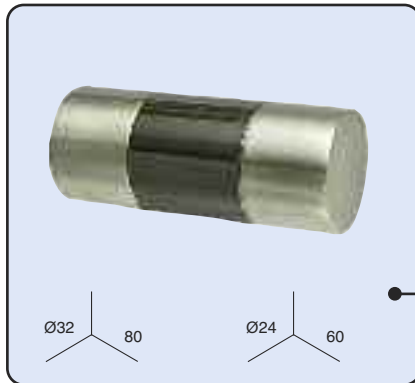

1 un./ gaine

Ref. Ø28: 47524**
Ref. Ø20: 47754**

Support plafond double

1 un./ gaine

Ref. Ø28: 47534**
Ref. Ø20: 47764**

Support plafond double 28-20 mm.

1 un./ gaine

Ref.: 47544**

Embout "Genova"

1 un./ gaine

Ref. Ø28: 47674**
Ref. Ø20: 47894**

Embout "Milan"

1 un./ gaine

Ref. Ø28: 47654**
Ref. Ø20: 47874**

****COULEURS:** 47. Bronze vieilli et 49. Inox.

CODE D'EMBALLAGE: 0. Vrac 4. Gaine

Accessoires

Embout "Turin"

1 un./ gaine
Ref. Ø28: 47664**
Ref. Ø20: 47884**

Embout "Bari"

1 un./ gaine
Ref. Ø28: 47644**
Ref. Ø20: 47864**

Embout "Roma"

1 un./ gaine
Ref. Ø28: 47604**
Ref. Ø20: 47824**

Embout "Livorno"

1 un./ gaine
Ref. Ø28: 47614**
Ref. Ø20: 47834**

Embout "Pisa"

1 un./ gaine
Ref. Ø28: 47624**
Ref. Ø20: 47844**

Embout "Napoles"

1 un./ gaine
Ref. Ø28: 47634**
Ref. Ø20: 47854**

Embout bouchon

1 un./ gaine
Ref. Ø28: 47924**
Ref. Ø20: 47934**