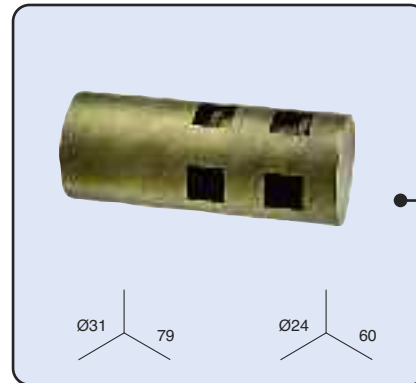

1 un./ gaine

Ref. Ø28: 47524**
Ref. Ø20: 47754**

Support plafond double

1 un./ gaine

Ref. Ø28: 47534**
Ref. Ø20: 47764**

Support plafond double 28-20 mm.

1 un./ gaine

Ref.: 47544**

Embout "Genova"

1 un./ gaine

Ref. Ø28: 47674**
Ref. Ø20: 47894**

Embout "Milan"

1 un./ gaine

Ref. Ø28: 47654**
Ref. Ø20: 47874**

****COULEURS:** 47. Bronze vieilli et 49. Inox.

CODE D'EMBALLAGE: 0. Vrac 4. Gaine

Accessoires

Embout "Turin"

1 un./ gaine
Ref. Ø28: 47664**
Ref. Ø20: 47884**

Embout "Bari"

1 un./ gaine
Ref. Ø28: 47644**
Ref. Ø20: 47864**

Embout "Roma"

1 un./ gaine
Ref. Ø28: 47604**
Ref. Ø20: 47824**

Embout "Livorno"