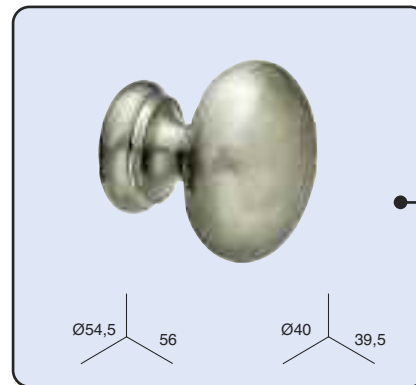

Embout "Genova"

1 un./ gaine

Ref. Ø28: 47674**
Ref. Ø20: 47894**

Embout "Milan"

1 un./ gaine

Ref. Ø28: 47654**
Ref. Ø20: 47874**

****COULEURS:** 47. Bronze vieilli et 49. Inox.

CODE D'EMBALLAGE: 0. Vrac 4. Gaine

Accessoires

Embout "Turin"

1 un./ gaine
Ref. Ø28: 47664**
Ref. Ø20: 47884**

Embout "Bari"

1 un./ gaine
Ref. Ø28: 47644**
Ref. Ø20: 47864**

Embout "Roma"

1 un./ gaine
Ref. Ø28: 47604**
Ref. Ø20: 47824**

Embout "Livorno"

1 un./ gaine
Ref. Ø28: 47614**
Ref. Ø20: 47834**

Embout "Pisa"

1 un./ gaine
Ref. Ø28: 47624**
Ref. Ø20: 47844**

Embout "Napoles"

1 un./ gaine
Ref. Ø28: 47634**
Ref. Ø20: 47854**

Embout bouchon

1 un./ gaine
Ref. Ø28: 47924**
Ref. Ø20: 47934**

Embout plat

1 un./ gaine
Ref. Ø28: 47984**
Ref. Ø20: 47994**

****COULEURS:** 47. Bronze vieilli et 49. Inox.

CODE D'EMBALLAGE: 0. Vrac 4. Gaine

Suggestions de montage (avec support ouvert)

Modèle « Genova »