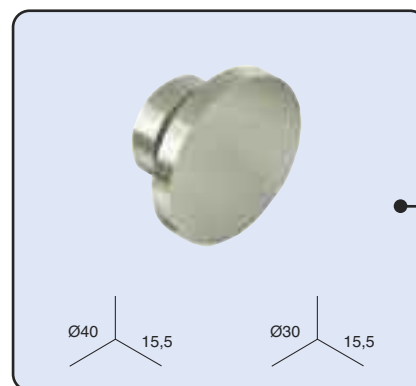

Embout "Genova"

1 un./ gaine

Ref. Ø28: 47674**
Ref. Ø20: 47894**

Embout "Milan"

1 un./ gaine

Ref. Ø28: 47654**
Ref. Ø20: 47874**

****COULEURS:** 47. Bronze vieilli et 49. Inox.

CODE D'EMBALLAGE: 0. Vrac 4. Gaine

Accessoires

Embout "Turin"

1 un./ gaine
Ref. Ø28: 47664**
Ref. Ø20: 47884**

Embout "Bari"

1 un./ gaine
Ref. Ø28: 47644**
Ref. Ø20: 47864**

Embout "Roma"

1 un./ gaine
Ref. Ø28: 47604**
Ref. Ø20: 47824**

Embout "Livorno"

1 un./ gaine
Ref. Ø28: 47614**
Ref. Ø20: 47834**

Embout "Pisa"

1 un./ gaine
Ref. Ø28: 47624**
Ref. Ø20: 47844**

Embout "Napoles"

1 un./ gaine
Ref. Ø28: 47634**
Ref. Ø20: 47854**

Embout bouchon

1 un./ gaine
Ref. Ø28: 47924**
Ref. Ø20: 47934**

Embout plat

1 un./ gaine
Ref. Ø28: 47984**
Ref. Ø20: 47994**

****COULEURS:** 47. Bronze vieilli et 49. Inox.

CODE D'EMBALLAGE: 0. Vrac 4. Gaine

Suggestions de montage (avec support ouvert)

Modèle « Genova »