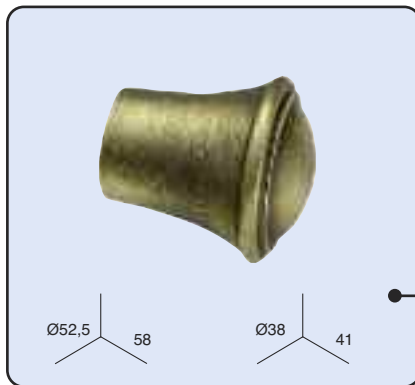

Embout "Genova"

1 un./ gaine

Ref. Ø28: 47674**
Ref. Ø20: 47894**

Embout "Milan"

1 un./ gaine

Ref. Ø28: 47654**
Ref. Ø20: 47874**

****COULEURS:** 47. Bronze vieilli et 49. Inox.

CODE D'EMBALLAGE: 0. Vrac 4. Gaine

Accessoires

Embout "Turin"

1 un./ gaine
Ref. Ø28: 47664**
Ref. Ø20: 47884**

Embout "Bari"

1 un./ gaine
Ref. Ø28: 47644**
Ref. Ø20: 47864**

Embout "Roma"

1 un./ gaine
Ref. Ø28: 47604**
Ref. Ø20: 47824**

Embout "Livorno"

1 un./ gaine
Ref. Ø28: 47614**
Ref. Ø20: 47834**

Embout "Pisa"

1 un./ gaine
Ref. Ø28: 47624**
Ref. Ø20: 47844**

Embout "Napoles"

1 un./ gaine
Ref. Ø28: 47634**
Ref. Ø20: 47854**

Embout bouchon

1 un./ gaine
Ref. Ø28: 47924**
Ref. Ø20: 47934**

Embout plat

1 un./ gaine
Ref. Ø28: 47984**
Ref. Ø20: 47994**

****COULEURS:** 47. Bronze vieilli et 49. Inox.

CODE D'EMBALLAGE: 0. Vrac 4. Gaine

Suggestions de montage (avec support ouvert)

Modèle « Genova »