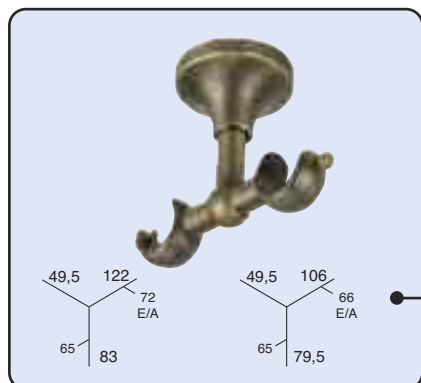

Ø20 mm. VRAC

1 un.

| Référence | Mesures |
|-----------|---------|
| 4778**0 | 1,50 m. |
| 4779**0 | 2,00 m. |
| 4780**0 | 2,50 m. |
| 4781**0 | 3,00 m. |

Anneau plat

10 un./ gaine

Ref. Ø28: 4751**4
Ref. Ø20: 4774**4

Ref. Ø28: 47684**
Ref. Ø20: 47904**

Support ouvert long

1 un./ gaine

Ref. Ø28: 47694**
Ref. Ø20: 47914**

Accessoire support double pour support ouvert long

1 un./ gaine

Ref. Ø28: 47554**
Ref. Ø20: 47774**

Support plafond

1 un./ gaine

Ref. Ø28: 47524**
Ref. Ø20: 47754**

Support plafond double

1 un./ gaine

Ref. Ø28: 47534**
Ref. Ø20: 47764**

Support plafond double 28-20 mm.

1 un./ gaine

Ref.: 47544**

Embout "Genova"

1 un./ gaine

Ref. Ø28: 47674**
Ref. Ø20: 47894**

Embout "Milan"

1 un./ gaine

Ref. Ø28: 47654**
Ref. Ø20: 47874**

****COULEURS:** 47. Bronze vieilli et 49. Inox.

CODE D'EMBALLAGE: 0. Vrac 4. Gaine