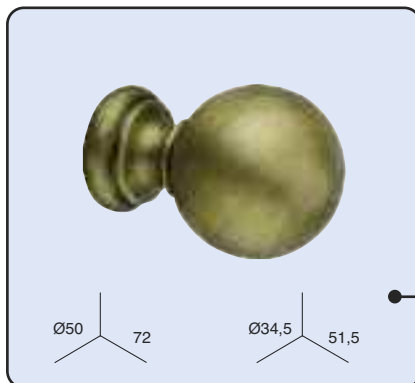

Embout "Genova"

1 un./ gaine

Ref. Ø28: 47674**
Ref. Ø20: 47894**

Embout "Milan"

1 un./ gaine

Ref. Ø28: 47654**
Ref. Ø20: 47874**

****COULEURS:** 47. Bronze vieilli et 49. Inox.

CODE D'EMBALLAGE: 0. Vrac 4. Gaine

Accessoires

Embout "Turin"

1 un./ gaine
Ref. Ø28: 47664**
Ref. Ø20: 47884**

Embout "Bari"

1 un./ gaine
Ref. Ø28: 47644**
Ref. Ø20: 47864**

Embout "Roma"

1 un./ gaine
Ref. Ø28: 47604**
Ref. Ø20: 47824**

Embout "Livorno"

1 un./ gaine
Ref. Ø28: 47614**
Ref. Ø20: 47834**

Embout "Pisa"

1 un./ gaine
Ref. Ø28: 47624**
Ref. Ø20: 47844**

Embout "Napoles"

1 un./ gaine
Ref. Ø28: 47634**
Ref. Ø20: 47854**

Embout bouchon

1 un./ gaine
Ref. Ø28: 47924**
Ref. Ø20: 47934**

Embout plat

1 un./ gaine
Ref. Ø28: 47984**
Ref. Ø20: 47994**

****COULEURS:** 47. Bronze vieilli et 49. Inox.

CODE D'EMBALLAGE: 0. Vrac 4. Gaine

Suggestions de montage (avec support ouvert)

Modèle « Genova »