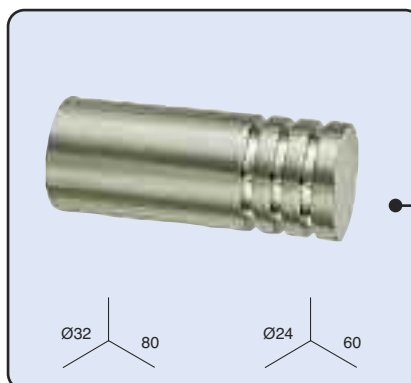

Ref. Ø28: 47684**
Ref. Ø20: 47904**

Support ouvert long

1 un./ gaine

Ref. Ø28: 47694**
Ref. Ø20: 47914**

Accessoire support double pour support ouvert long

1 un./ gaine

Ref. Ø28: 47554**
Ref. Ø20: 47774**

Support plafond

1 un./ gaine

Ref. Ø28: 47524**
Ref. Ø20: 47754**

Support plafond double

1 un./ gaine

Ref. Ø28: 47534**
Ref. Ø20: 47764**

Support plafond double 28-20 mm.

1 un./ gaine

Ref.: 47544**

Embout "Genova"

1 un./ gaine

Ref. Ø28: 47674**
Ref. Ø20: 47894**

Embout "Milan"

1 un./ gaine

Ref. Ø28: 47654**
Ref. Ø20: 47874**

****COULEURS:** 47. Bronze vieilli et 49. Inox.

CODE D'EMBALLAGE: 0. Vrac 4. Gaine

Accessoires

Embout "Turin"

1 un./ gaine
Ref. Ø28: 47664**
Ref. Ø20: 47884**

Embout "Bari"

1 un./ gaine
Ref. Ø28: 47644**
Ref. Ø20: 47864**

Embout "Roma"

1 un./ gaine
Ref. Ø28: 47604**
Ref. Ø20: 47824**

Embout "Livorno"