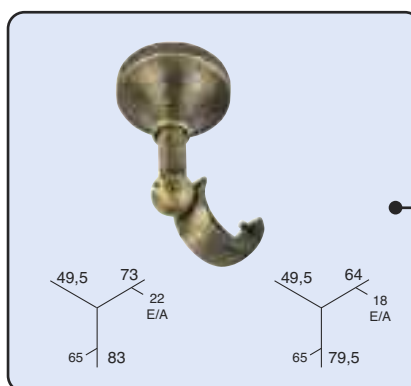

Ø20 mm. VRAC

1 un.

| Référence | Mesures |
|-----------|---------|
| 4778**0 | 1,50 m. |
| 4779**0 | 2,00 m. |
| 4780**0 | 2,50 m. |
| 4781**0 | 3,00 m. |

Anneau plat

10 un./ gaine

Ref. Ø28: 4751**4
Ref. Ø20: 4774**4

Ref. Ø28: 47684**
Ref. Ø20: 47904**

Support ouvert long

1 un./ gaine

Ref. Ø28: 47694**
Ref. Ø20: 47914**

Accessoire support double pour support ouvert long

1 un./ gaine

Ref. Ø28: 47554**
Ref. Ø20: 47774**

Support plafond

1 un./ gaine

Ref. Ø28: 47524**
Ref. Ø20: 47754**

Support plafond double

1 un./ gaine

Ref. Ø28: 47534**
Ref. Ø20: 47764**

Support plafond double 28-20 mm.

1 un./ gaine

Ref.: 47544**

Embout "Genova"

1 un./ gaine

Ref. Ø28: 47674**
Ref. Ø20: 47894**

Embout "Milan"

1 un./ gaine

Ref. Ø28: 47654**
Ref. Ø20: 47874**

****COULEURS:** 47. Bronze vieilli et 49. Inox.

CODE D'EMBALLAGE: 0. Vrac 4. Gaine