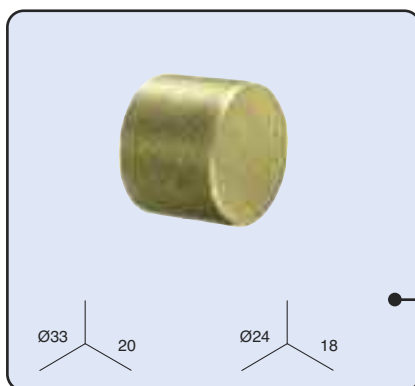

Accessoires

Embout "Turin"

1 un./ gaine
Ref. Ø28: 47664**
Ref. Ø20: 47884**

Embout "Bari"

1 un./ gaine
Ref. Ø28: 47644**
Ref. Ø20: 47864**

Embout "Roma"

1 un./ gaine
Ref. Ø28: 47604**
Ref. Ø20: 47824**

Embout "Livorno"

1 un./ gaine
Ref. Ø28: 47614**
Ref. Ø20: 47834**

Embout "Pisa"

1 un./ gaine
Ref. Ø28: 47624**
Ref. Ø20: 47844**

Embout "Napoles"

1 un./ gaine
Ref. Ø28: 47634**
Ref. Ø20: 47854**

Embout bouchon

1 un./ gaine
Ref. Ø28: 47924**
Ref. Ø20: 47934**

Embout plat

1 un./ gaine
Ref. Ø28: 47984**
Ref. Ø20: 47994**

****COULEURS:** 47. Bronze vieilli et 49. Inox.

CODE D'EMBALLAGE: 0. Vrac 4. Gaine

Suggestions de montage (avec support ouvert)

Modèle « Genova »